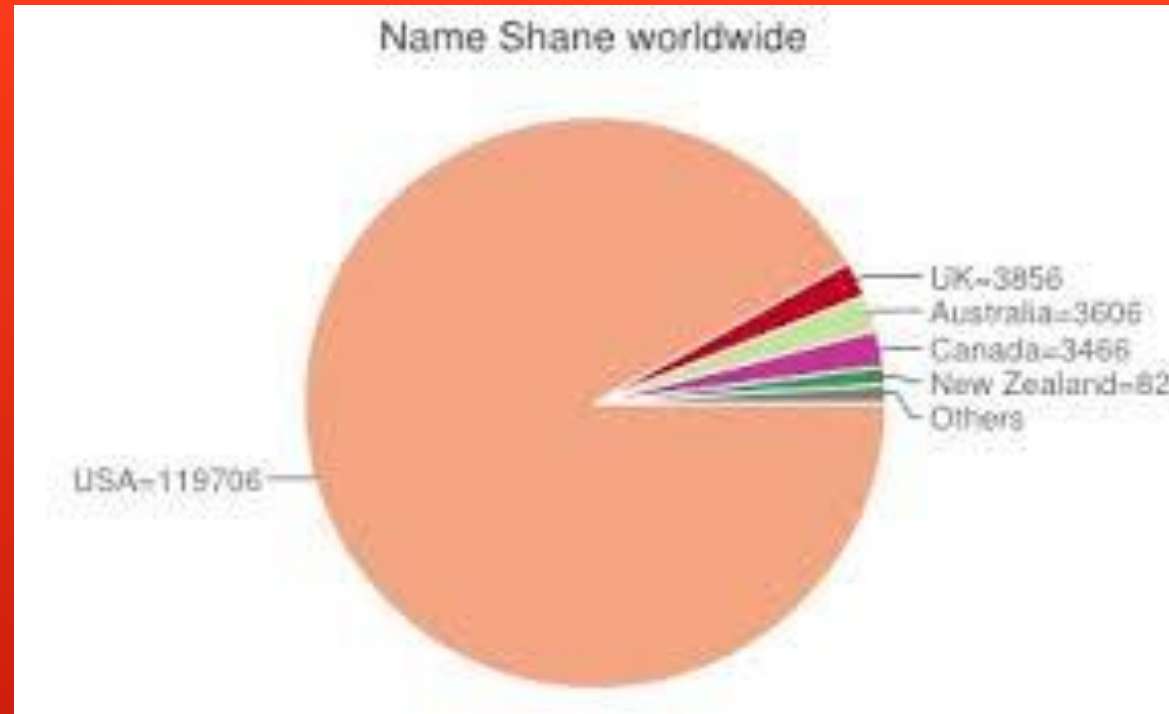

Shane

Bike

Mills

Accessioned

SHANE MILLS

# Shane

SHANE IS ALSO A POPULAR SURNAME WITH THE PREFIX MC MAC OR O TO FORM ANGLICIZED IRISH SURNAME PATRONYMS. THE SURNAME WAS FIRST RECORDED IN PETTYS CENSUS OF IRELAND 1659

▶ Bike

[Bah-yk]

1880-85 AMERICANISM ALTERATION  
OF BICYCLE